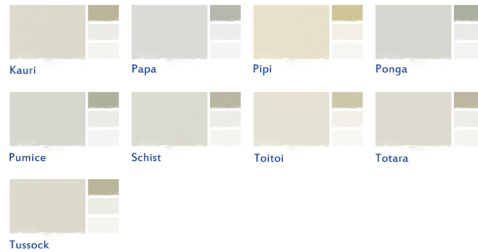

### Natural Colours

This range of colours are the most popular hues and fit fabulously with modern furnishings and the latest in decorating choices. Many of the colours are also available in double, half and quarter tints, as shown on the right of each swatch. Actual colours may vary from that displayed on your screen, due to differences in screen settings and quality.

### Roof / Cladding Colours

This range of colours have been chosen to complement our natural colours as well as standard roof and cladding manufacturer's colours. Actual colours may vary from that displayed on your screen, due to differences in screen settings and quality.

### Scenic Colours

These paints have been specially formulated for the film and theatre industries, with input from experts in the field. All of our colours in this range are super-saturated with pigment. They can be used straight from the pot for intense effects, reduced with white to produce undertones, inter-mixed with other colours from the range to cover the full spectrum of colour or diluted with water to create washes. Actual colours may vary from that displayed on your screen, due to differences in screen settings and quality.

### Specialest Screen Colours

We also manufacture specialist screen colours for the film industry, that provide the high luminance values and colour saturation for keying effects. Actual colours may vary from that displayed on your screen, due to differences in screen settings and quality.